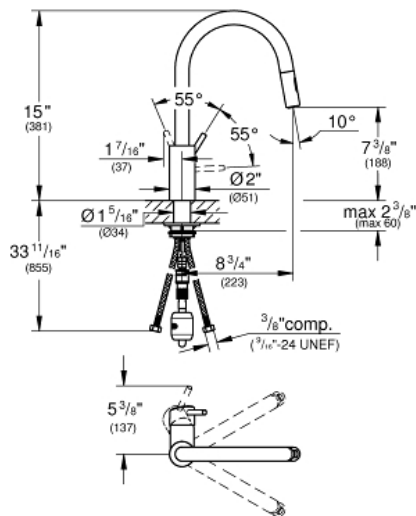

CONCETTO
MODEL # 32665003

Pure Freude
an Wasser

Product Description:
CONCETTO

Standard Specification:

- High spout
- Single hole installation
- **GROHE SilkMove** 1.4" (35 mm) ceramic cartridge
- **GROHE StarLight** chrome finish
- **GROHE EasyDock** guarantees easy retraction and smooth docking back to the starting position
- Pull-out dual spray
- Diverter: laminar spray/SpeedClean shower jet
- Swivel spout
- Integrated non-return valve
- Protected against backflow
- Stainless steel flex lines
- Quick installation system
- Max Flow Rate: 1.75 gpm (6.6 L/min)

Color:

- 32665003 StarLight Chrome